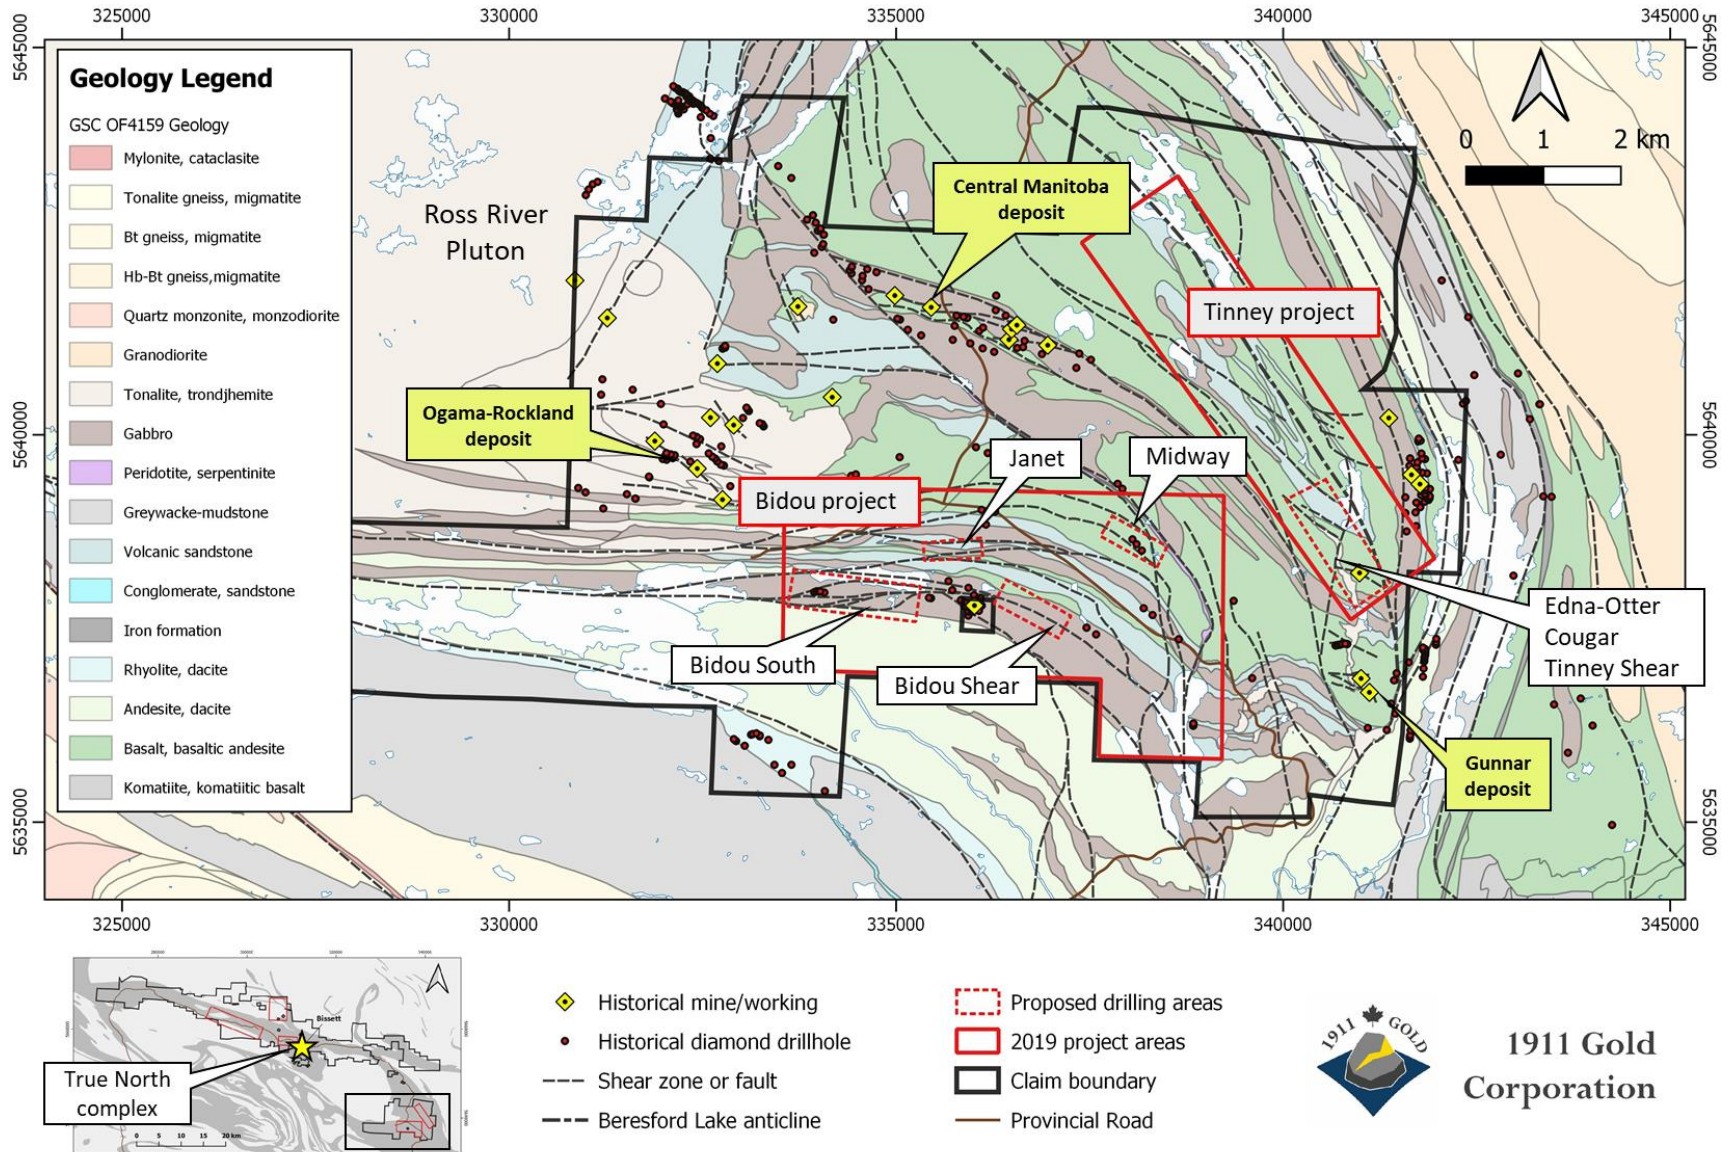

Figure 1: Plan map of the southeast portion of the Rice Lake belt, showing the location of the True North Complex (inset map), 2019-2020 project areas, named drill target areas, and historical workings.

1911 Gold Corporation