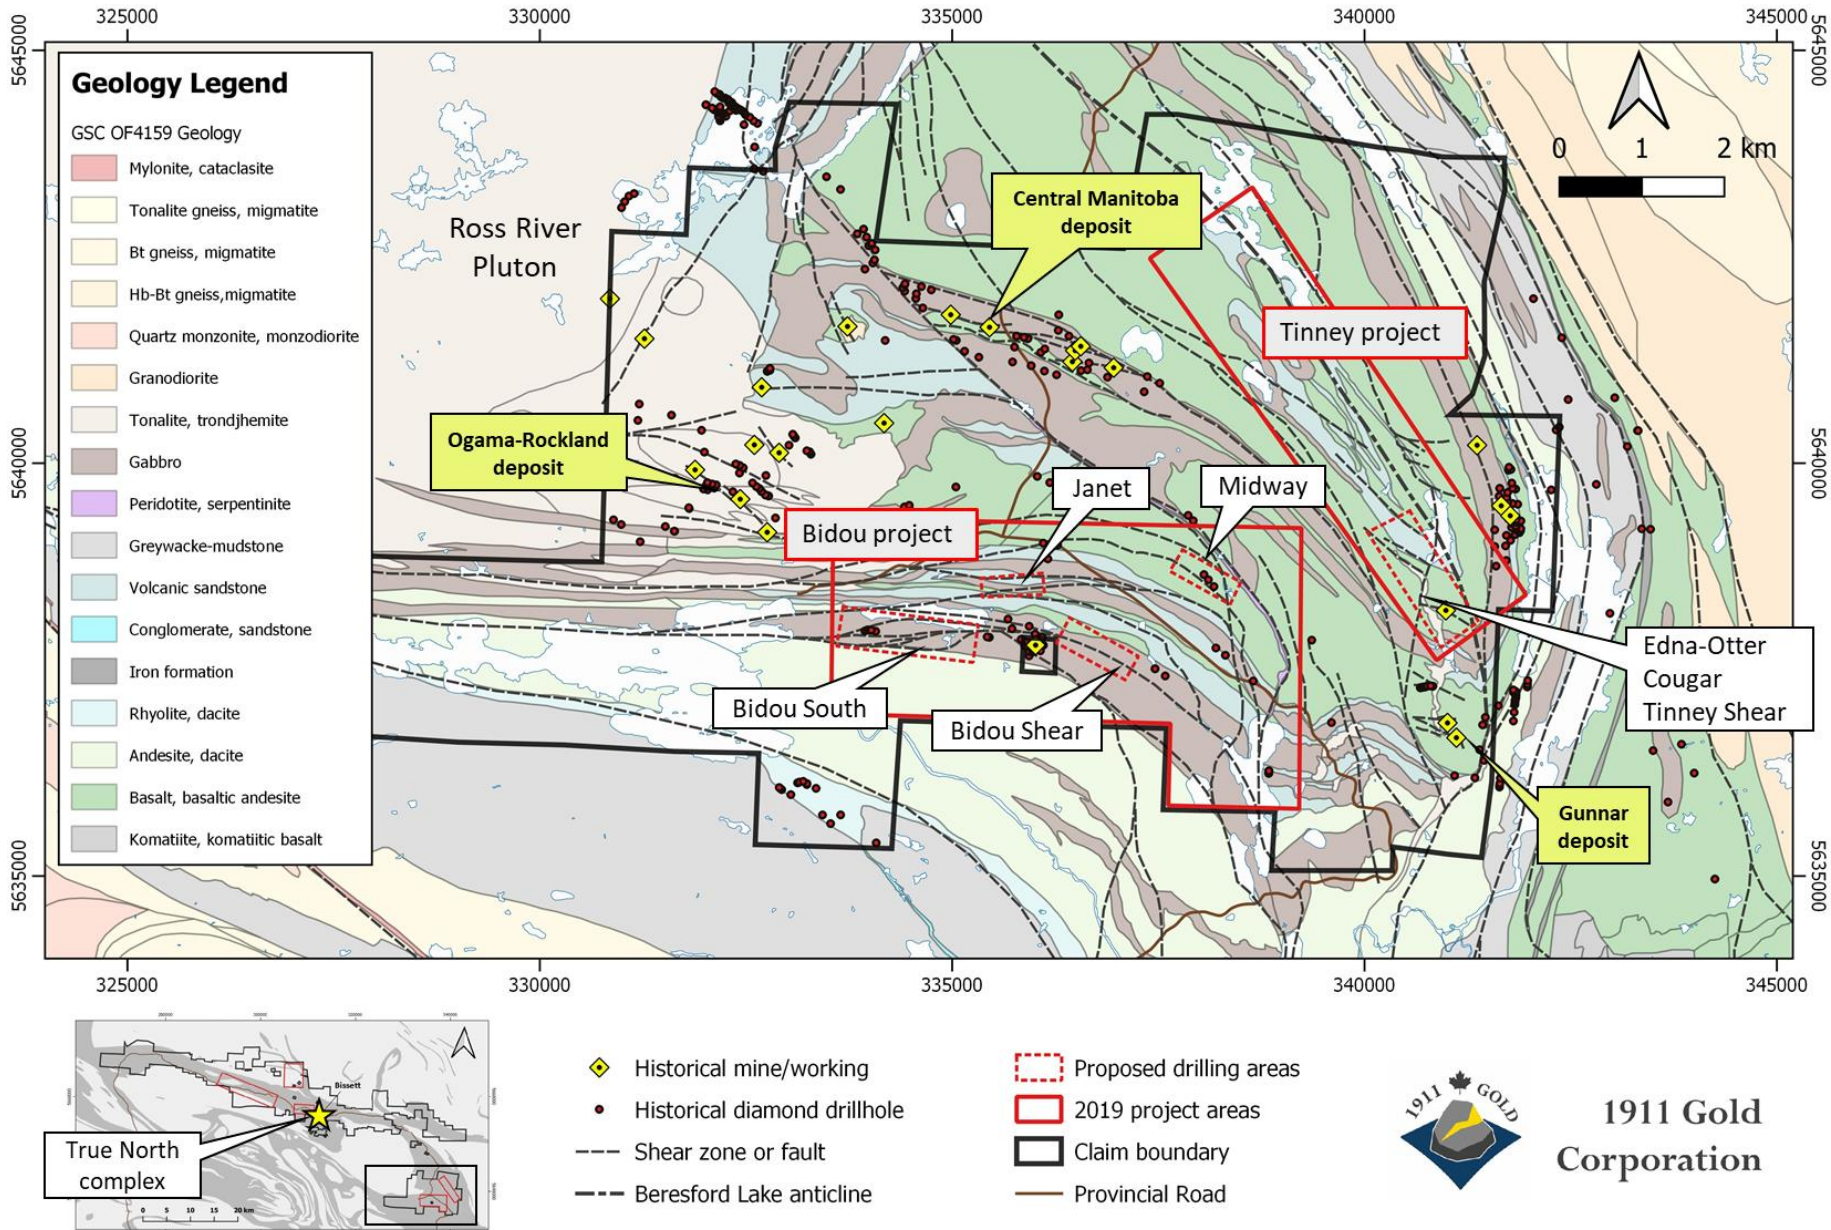

**Figure 1:** Plan map of the southeast portion of the Rice Lake belt, showing the location of the True North Complex (inset map), 2019-2020 project areas, named drill target areas, and historical workings.

**1911 Gold Corporation**